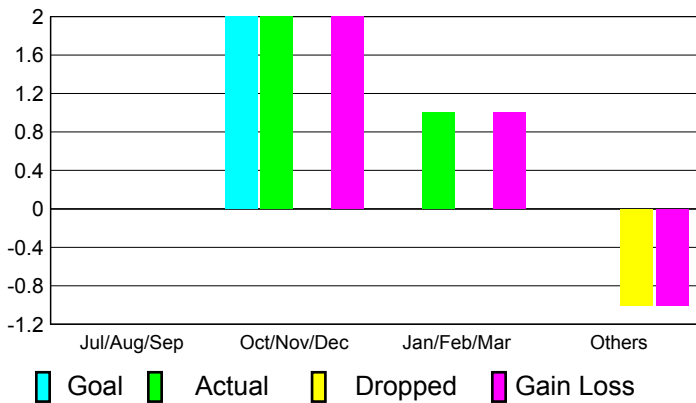

2010-2011 GMT Reports for District (or Undistricted) **District 3 O**

GMT: **JOHN 'JACK' R FERGUSON**

Location: **OKLAHOMA**

GMT CA: **1**

CLUBS

Club Results
2010-2011

Clubs
2009-2010

Month	New Club Goal	Actual New Clubs	Actual Dropped Clubs	Gain/Loss of Clubs	Gain/Loss of Clubs
Jul/Aug/Sep	0	0	0	0	0
Oct/Nov/Dec	2	2	0	2	0
Jan/Feb/Mar	0	1	0	1	0
Apr/May/June	0	0	-1	-1	1
Totals	2	3	-1	2	1

Club Results 2010-2011

Goal, New, Dropped, Gain/Loss

Comparison of Club Gain/Loss

Current Year Compared to the Previous Year

YTD Status Quo Clubs 2010-2011

Status Quo Clubs Compared to Status Quo Members

MEMBERSHIP

Membership Results
2010-2011

Membership
2009-2010

Month	Net Memb Goal	Actual New Memb	Actual Dropped Memb	Gain/Loss of Memb	Gain/Loss of Memb
Jul/Aug/Sep	10	41	-66	-25	-15
Oct/Nov/Dec	50	108	-54	54	-3
Jan/Feb/Mar	10	68	-61	7	-14
Apr/May/June	10	30	-70	-40	13
Totals	80	247	-251	-4	-19