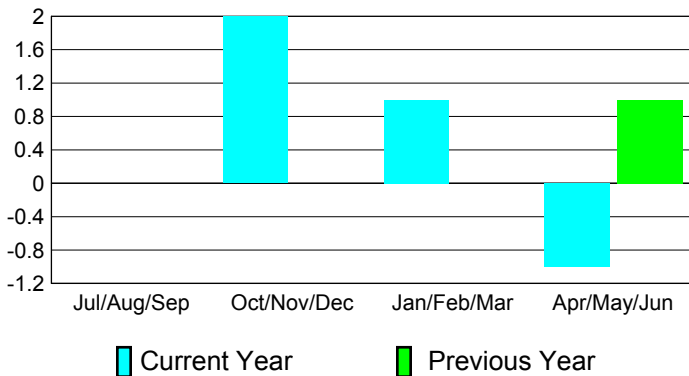

2010-2011 GMT Reports for District (or Undistricted) **District 3 O**

GMT: **JOHN 'JACK' R FERGUSON**

Location: **OKLAHOMA**

GMT CA: **1**

CLUBS

Club Results
2010-2011

Clubs
2009-2010

Month	New Club Goal	Actual New Clubs	Actual Dropped Clubs	Gain/Loss of Clubs	Gain/Loss of Clubs
Jul/Aug/Sep	0	0	0	0	0
Oct/Nov/Dec	2	2	0	2	0
Jan/Feb/Mar	0	1	0	1	0
Apr/May/June	0	0	-1	-1	1
Totals	2	3	-1	2	1

Club Results 2010-2011

Goal, New, Dropped, Gain/Loss

Comparison of Club Gain/Loss

Current Year Compared to the Previous Year

YTD Status Quo Clubs 2010-2011

Status Quo Clubs Compared to Status Quo Members

MEMBERSHIP