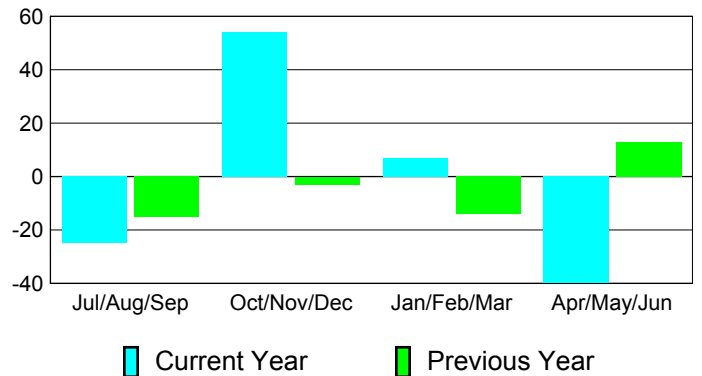

Membership Results
2010-2011

Membership
2009-2010

Month	Net Memb Goal	Actual New Memb	Actual Dropped Memb	Gain/Loss of Memb	Gain/Loss of Memb
Jul/Aug/Sep	10	41	-66	-25	-15
Oct/Nov/Dec	50	108	-54	54	-3
Jan/Feb/Mar	10	68	-61	7	-14
Apr/May/June	10	30	-70	-40	13
Totals	80	247	-251	-4	-19

Membership Results 2010-2011

Goal, New, Dropped, Gain/Loss

Comparison of Membership Gain/Loss

Current Year Compared to the Previous Year

Gender Comparison 2010-2011

Jul/Aug/Sep

Oct/Nov/Dec

Jan/Feb/Mar

Apr/May/June

Male

Female